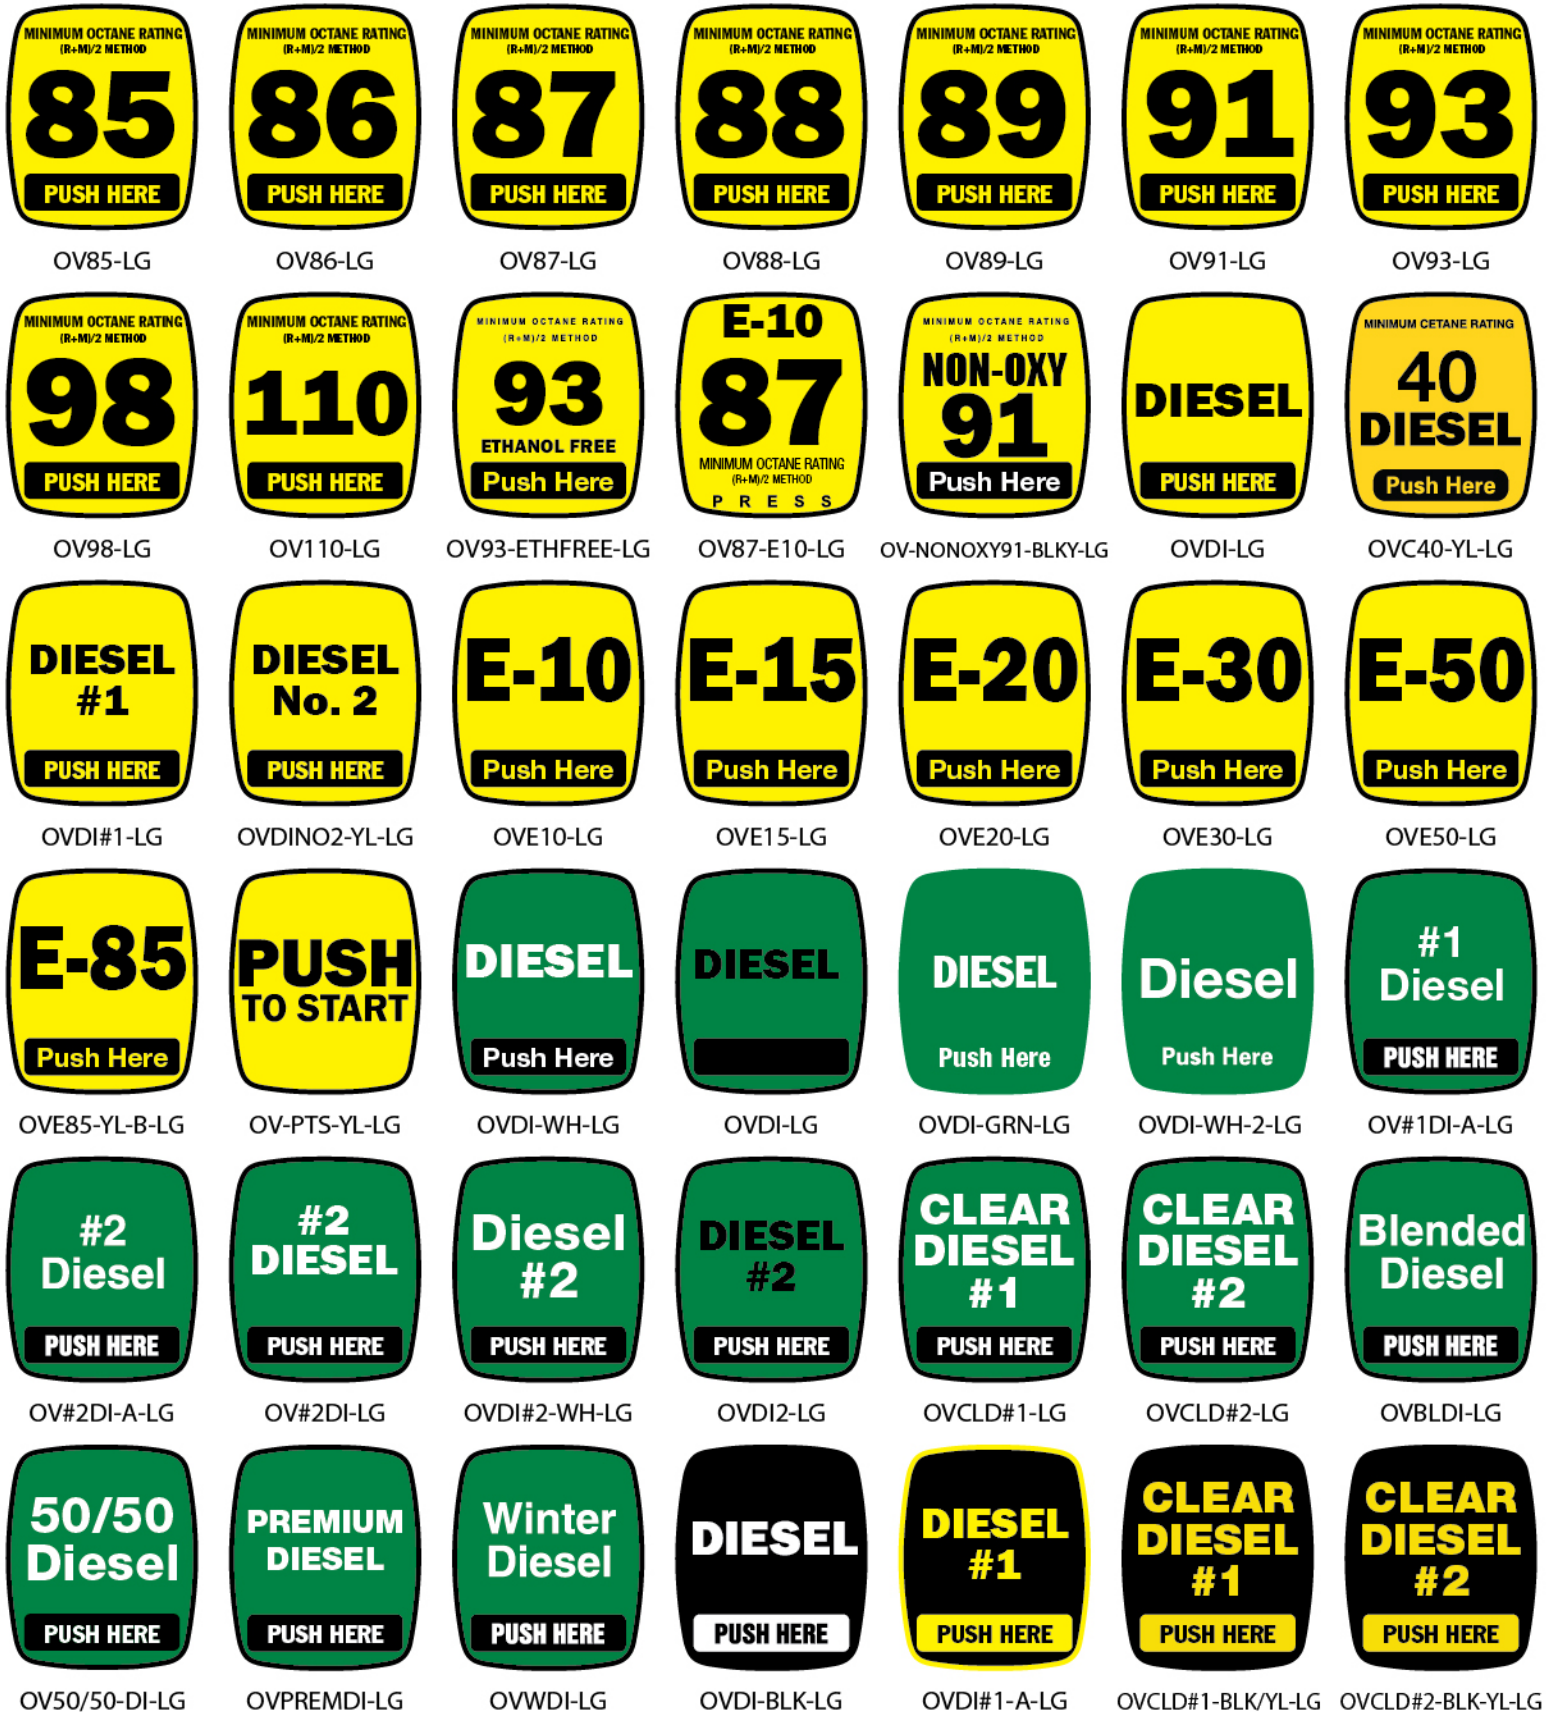

## Octane push to start buttons Acrylic overlays

Lakeland Graphics does not recommend installation of our overlays if temperatures are below 50°F (10°C) or exceed 100°F (38°C). Lakeland Graphics provides a limited one (1) year warranty on overlays.

## Octane push to start buttons Acrylic overlays

OVKERO-BLK-LG

OVBLANK-LG

OVNA-LG

OVNA-WH-LG

OVE10-ETH-LG

OVE20-ETH-LG

OVE30-ETH-LG

OVE85-ETH-LG

OVE15-BL-LG

OVE20-BL-LG

OVE30-BL-LG

OVE50-BL-LG

OVE85-BL-LG

OVDEF-LG

OVFF-E15-LG

OVE85-85YL-LG

OV-NONOXY-RED-LG

OV-NONOXY91-LG

OVDDI-LG

OVOFRDI-RD-LG

OVE15-ORG-B-LG

OVE20-ORG-B-LG

OVE20-ORG-LG