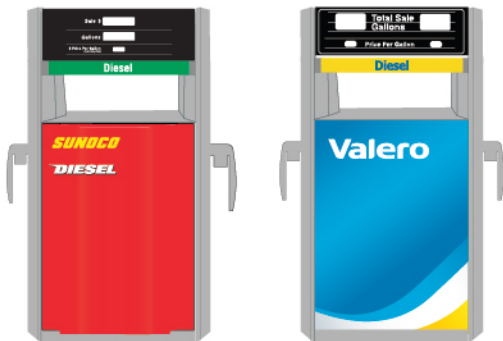

NON-ETHANOL

DECWAYGLB-NETH-LG

UNLEADED DIESEL

DECWAYGLB-UL-DI-LG

DIESEL UNLEADED

DECWAYGLB-DI-UL-LG

Sunoco, Valero, Shamrock and more
branded graphics available!