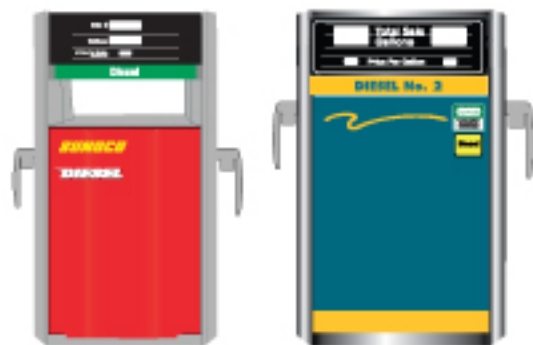

DECWAYGLB-DI-OFRD-LG

**OFF ROAD DIESEL DIESEL**

DECWAYGLB-OFRD-DI-LG

**NON-ETHANOL**

DECWAYGLB-NETH-LG

**UNLEADED DIESEL**

DECWAYGLB-UL-DI-LG

**DIESEL UNLEADED**

DECWAYGLB-DI-UL-LG

Sunoco, Valero, Shamrock and more  
branded graphics available!

Custom parts are non-returnable, and a 15% restocking fee may apply on all stock items.