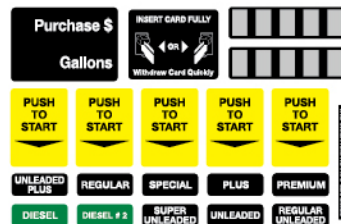

White options available!

Nozzle boot area

25010-LG
Black vinyl

Product I.D. Decals

Please see page 59 for more DTV-30 decals

DTPREM-B-LG

DTPREM-LG

DUPID-4-LG