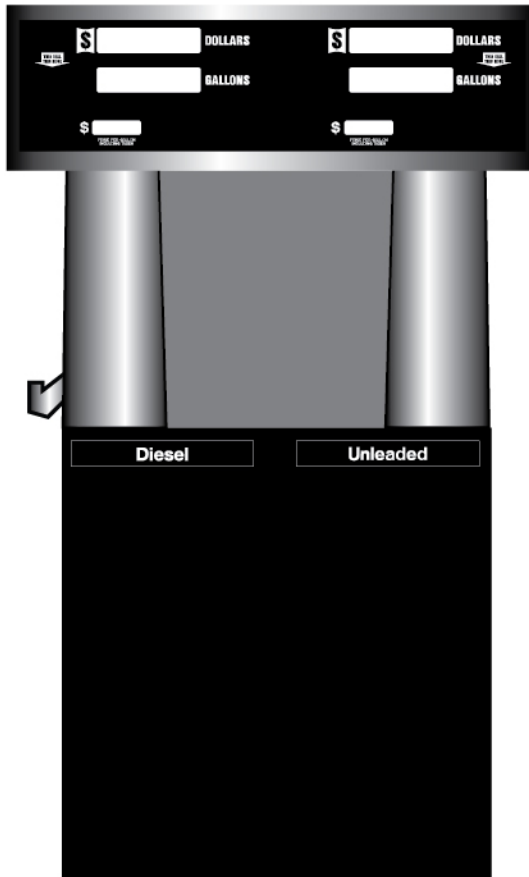

Tokheim 162/262

Main Display

DT10H-LG
Dual

DT2H-LG
Dual

DT17H-LG
Single- Left

DT12H-LG
Single- Left

DT18H-LG
Single- Right

DT11H-LG
Single- Right

Product decals

9" x 1.25" each - Vinyl decals

Diesel	Regular	Regular Unleaded	Unleaded
DDIES1-LG	DREG1-LG	DRUN-LG	DUNL1-LG
Unleaded Plus	Super Unleaded	Premium Unleaded	
DUNL+1-LG	DSUNL1-LG	DPUNL1-LG	

Need assistance?