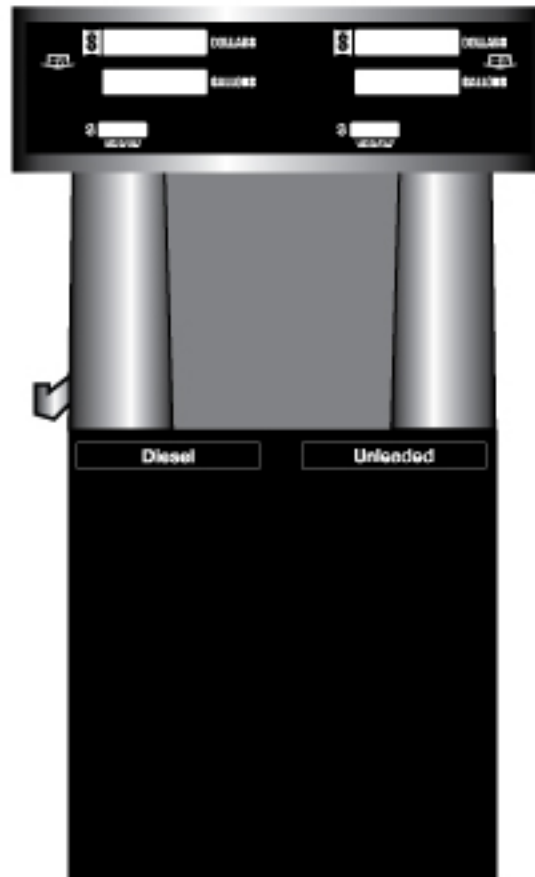

Tokheim Dispensers

Tokheim 162/262

Main Display

DT10H-LG
Dual

DT2H-LG
Dual

DT17H-LG
Single- Left

DT12H-LG
Single- Left

DT18H-LG
Single- Right

DT11H-LG
Single- Right

Product decals

9" x 1.25" each - Vinyl decals

Diesel	Regular	Regular Unleaded	Unleaded
DDIES1-LG	DREG1-LG	DRUN1-LG	DUNL1-LG
Unleaded Plus	Super Unleaded	Premium Unleaded	
DUNL+1-LG	DSUNL1-LG	DPUNL1-LG	