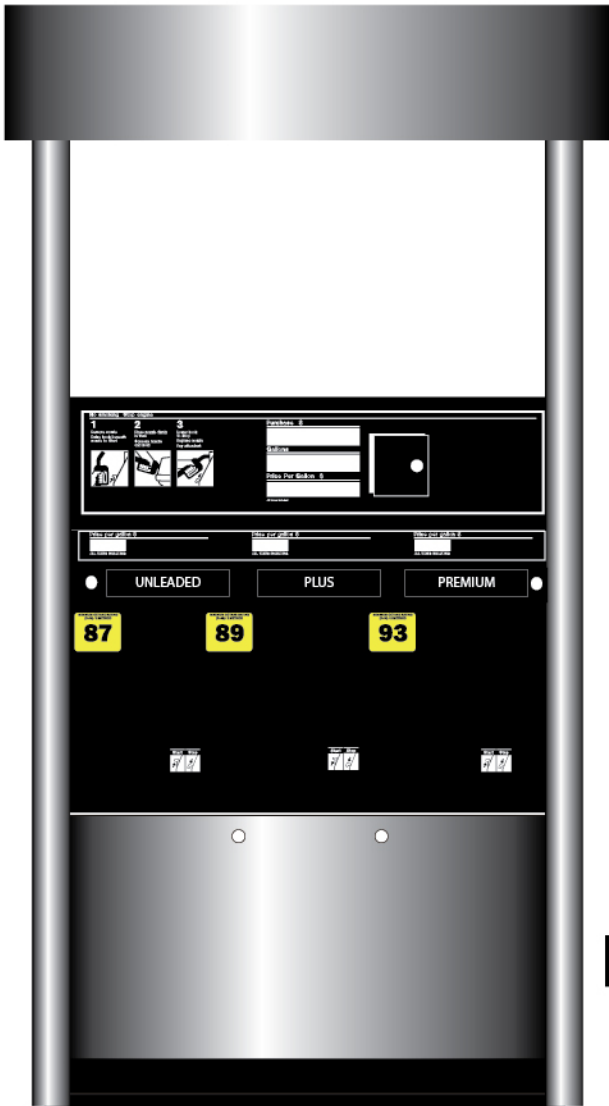

Main Display

DG1H-LG

DG26H-LG

DG116H-LG

DG20H-LG

DG28H-LG DG28H-BLANK-LG DG28H-LG

Product I.D. Decals

Please see page 59 for more DTV-30 decals

DTV-30-ACR-UL-LG DTV-30-ACR-PL-LG DTV-30-ACR-PREM-LG DTV-30-BLANK-LG

Nozzle Boot Area

DG36H-LG

DG36H-SRD-1HSE-LG

DG35H-LG

DG36H-2PROD-LG

DG36H-1PROD-LG

Lakeland Graphics does not recommend installation of our overlays if temperatures are below 50°F (10°C) or exceed 100°F (38°C). Lakeland Graphics provides a limited one (1) year warranty on overlays.