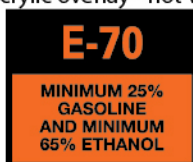

DO-E40-55%-LG

DO-E50-45%-LG

DO-E50-OR/BLK-LG

DO-50%ETH-LG

DO-E60-35%-LG

DO-E70-25%-LG

DO-E85-1-LG

DO-E85-51%-LG

DO-E85-LG

DO-51-83%ETH-LG

DO-51-83%ETH-B-LG

DO-E85-FFVO-LG

DO-E85-FFVO-OVLY-LG\*  
\* Acrylic overlay - not vinyl

DO99BIO-CONTAINS-LG

DO Decals continued on next page...

\$10 minimum on all credit card purchases. Quotes will be honored for up to 60 calendar days.