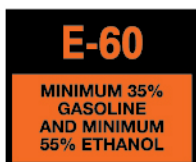

DO-E40-55%-LG

DO-E50-45%-LG

DO-E50-OR/BLK-LG

DO-50%ETH-LG

DO-E60-35%-LG

DO-E70-25%-LG

DO-E85-1-LG

DO-E85-51%-LG

DO-E85-LG

DO-51-83%ETH-LG

DO-51-83%ETH-B-LG

DO-E85-FFVO-LG

DO-E85-FFVO-OVLY-LG\*  
\* Acrylic overlay - not vinyl

DO99BIO-CONTAINS-LG

DO Decals continued on next page...

\$10 minimum on all credit card purchases. Quotes will be honored for up to 60 calendar days.